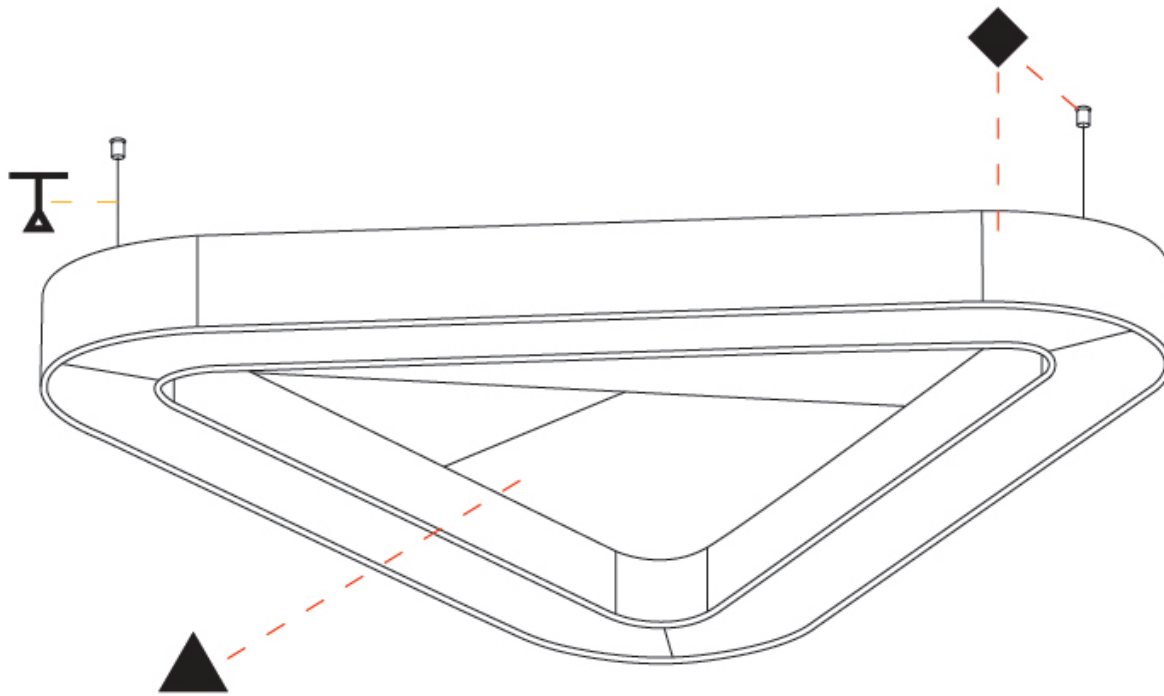

VICTORY ACOUSTIC SUSPENSION

A300743-

PROJECT	_____
TYPE	_____
SPECIFIER	_____
QUANTITY	_____
DATE	_____