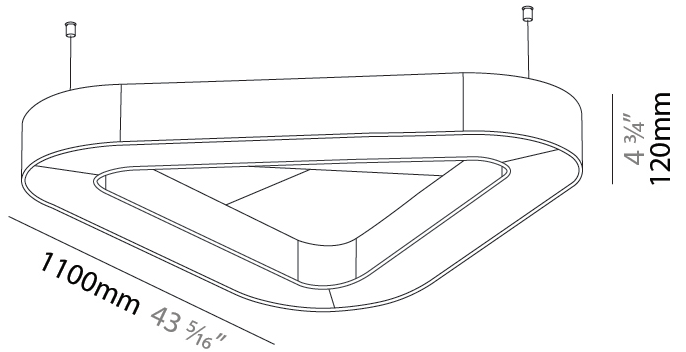

GENERAL

Series: Victory Acoustic
Partner: Prolicht
Division: Architectural
Installation: Suspension
Product Type: Acoustic
Mounting Location: Ceiling
Light Distribution: Direct / Indirect

PHYSICAL

Shape: Round
Length (mm): 1100
Length (in): 43 ⁵/₁₆
Width (mm): 1012
Width (in): 39 ¹³/₁₆
Height (mm): 120
Height (in): 4 ³/₄

Diffuser: [PMMA - Opal / Micro-Prism](#)
Fixture Finish: [SSR / BKV / CWI / CRY / HAB / UFT / ITA / RUA / FTG / MYG / LOD / PUS / FRO / FUP / KIA / POP / BLS / SPG / MEY / GOH / CHC / COM / ABZ / JAG / OBR / MOS / ROR](#)

Acoustic Finish: [SFW / CYW / SEE / SYN / MTS / PMB / TTN / CYB / STO / DPE / BES / SHB / ARE / ANE / VRD / CRF](#)

Fixture Material: Aluminum
Primary Material: Acoustic
Cable Details: [2000mm / 78 3/4" or 6000mm / 236 1/4" Transparent Cable](#)

ELECTRICAL

Lamp Type: LED (Zhaga Standard)
Input Wattage (W): 73.4
Total Output Wattage (W): 66.3
Dimming: Non-Dimmable
Driver Included: Yes
Driver Location: Integrated
Driver Type: Constant Current - Universal
Driver Class: Class 2
Input Voltage (V): 120 - 277

LED

Color Temperature (°K): 2700 / 3000 / 3500 / 4000
Max. Delivered Lumen (lm): 3734 / 3865 / 4538 / 3929
Nominal Lumen (lm): 5745 / 5946 / 6982 / 6045
CRI: >90 CRI
Lamp Life (hrs): 50000

OPTICAL

RATINGS AND CERTIFICATIONS

Certified By: CSA Certified to UL and CSA Standards
IP rating: IP20