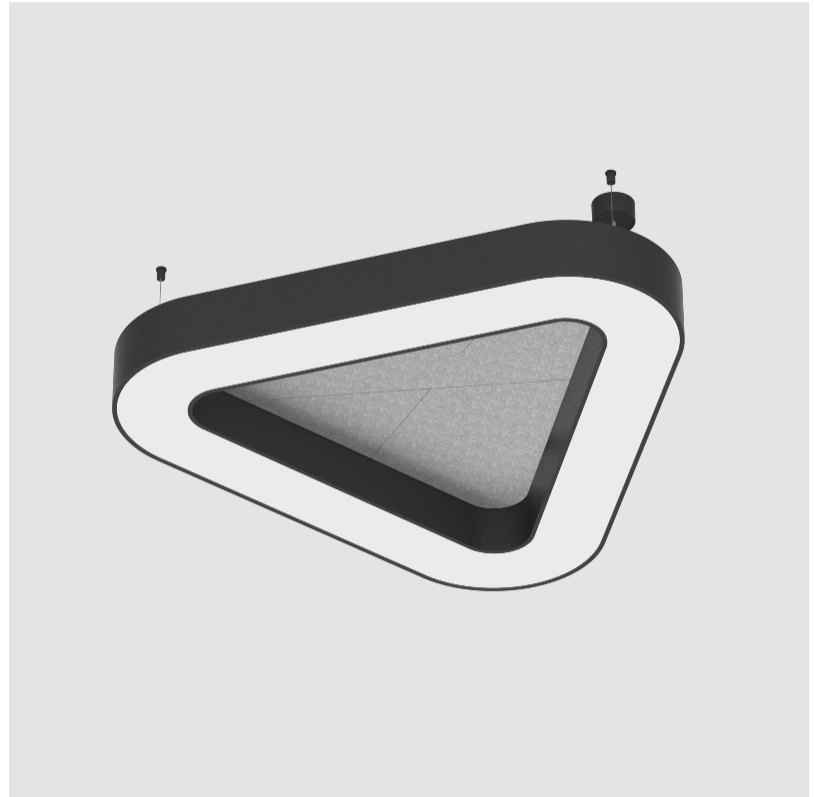

GENERAL

Series: Victory Acoustic
Partner: Prolicht
Division: Architectural
Installation: Suspension
Product Type: Acoustic
Mounting Location: Ceiling
Light Distribution: Direct / Indirect

PHYSICAL

Shape: Round
Length (mm): 1100
Length (in): 43 ⁵/₁₆
Width (mm): 1012
Width (in): 39 ¹³/₁₆
Height (mm): 120
Height (in): 4 ³/₄

Diffuser: [PMMA - Opal / Micro-Prism](#)
Fixture Finish: [SSR / BKV / CWI / CRY / HAB / UFT / ITA / RUA / FTG / MYG / LOD / PUS / FRO / FUP / KIA / POP / BLS / SPG / MEY / GOH / CHC / COM / ABZ / JAG / OBR / MOS / ROR](#)

Acoustic Finish: [SFW / CYW / SEE / SYN / MTS / PMB / TTN / CYB / STO / DPE / BES / SHB / ARE / ANE / VRD / CRF](#)

Fixture Material: Aluminum
Primary Material: Acoustic
Cable Details: [2000mm / 78 3/4" or 6000mm / 236 1/4" Transparent Cable](#)

ELECTRICAL

Lamp Type: LED (Zhaga Standard)
Input Wattage (W): 73.4
Total Output Wattage (W): 66.3
Dimming: Non-Dimmable
Driver Included: Yes
Driver Location: Integrated
Driver Type: Constant Current - Universal
Driver Class: Class 2
Input Voltage (V): 120 - 277

LED

Color Temperature (°K): 2700 / 3000 / 3500 / 4000
Max. Delivered Lumen (lm): 3734 / 3865 / 4538 / 3929
Nominal Lumen (lm): 5745 / 5946 / 6982 / 6045
CRI: >90 CRI
Lamp Life (hrs): 50000

OPTICAL

RATINGS AND CERTIFICATIONS

Certified By: CSA Certified to UL and CSA Standards
IP rating: IP20