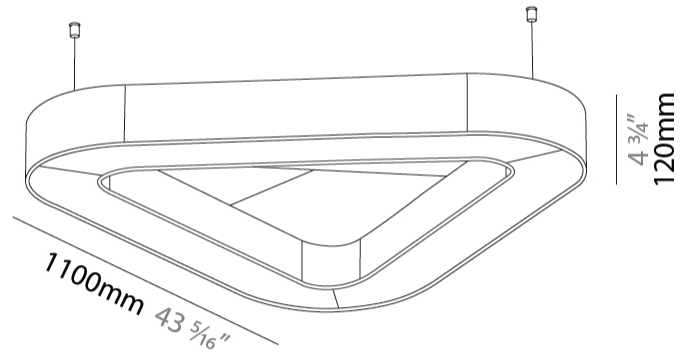

GENERAL

Series: Victory Acoustic
Partner: Prolicht
Division: Architectural
Installation: Suspension
Product Type: Acoustic
Mounting Location: Ceiling
Light Distribution: Direct

PHYSICAL

Shape: Round
Length (mm): 1100
Length (in): 43 ⁵/₁₆
Width (mm): 1012
Width (in): 39 ¹³/₁₆
Height (mm): 120
Height (in): 4 ³/₄
Diffuser: PMMA - Opal / Micro-Prism
Fixture Finish: SSR / BKV / CWI / CRY / HAB / UFT / ITA / RUA / FTG / MYG / LOD / PUS / FRO / FUP / KIA / POP / BLS / SPG / MEY / GOH / CHC / COM / ABZ / JAG / OBR / MOS / ROR
Acoustic Finish: SFW / CYW / SEE / SYN / MTS / PMB / TTN / CYB / STO / DPE / BES / SHB / ARE / ANE / VRD / CRF
Fixture Material: Aluminum
Primary Material: Acoustic
Cable Details: 2000mm / 78 3/4" or 6000mm / 236 1/4" Transparent Cable

ELECTRICAL

Lamp Type: LED (Zhaga Standard)
Input Wattage (W): 44.1
Total Output Wattage (W): 40
Dimming: Non-Dimmable
Driver Included: Yes
Driver Location: Integrated
Driver Type: Constant Current - Universal
Driver Class: Class 2
Input Voltage (V): 120 - 277

LED

Color Temperature (°K): 2700 / 3000 / 3500 / 4000
Max. Delivered Lumen (lm): 3734 / 3865 / 4538 / 3929
Nominal Lumen (lm): 5745 / 5946 / 6982 / 6045
CRI: >90 CRI
Lamp Life (hrs): 50000

OPTICAL

RATINGS AND CERTIFICATIONS

Certified By: CSA Certified to UL and CSA Standards
IP rating: IP20